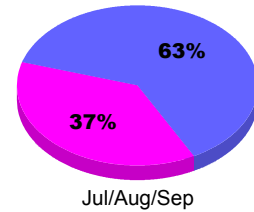

Membership Results
2012-2013

Membership
2011-2012

Month	Net Memb Goal	Actual New Memb	Actual Dropped Memb	Gain/Loss of Memb	Gain/Loss of Memb
Jul/Aug/Sep	0	28	-53	-25	-10
Totals	0	28	-53	-25	-10

Membership Results 2012-2013

Goal, New, Dropped, Gain/Loss

Comparison of Membership Gain/Loss

Current Year Compared to the Previous Year

Gender Comparison 2012-2013

Jul/Aug/Sep

■ Male ■ Female